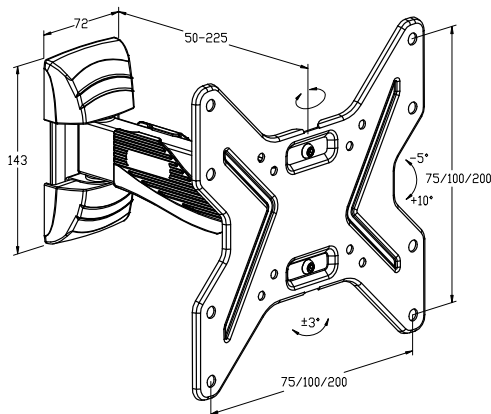

The maximum load limit is a total weight of 25 kg.

A bubble level is integrated as a special feature - this ensures easy installation.

The VESA standards from 75 x 75 mm to 200 x 200 mm max. are supported.

BL Full Motion Series

Full motion wall mounts

- for screens from 15 -32" | 38 - 81 cm
- screen installation in landscape or portrait format
- VESA mounting standards: 75 × 75 mm to 200 × 200 mm
- 25 kg maximum load
- -5° to +10° tiltable
- Colour: black
- incl. integrated bubble level
- incl. cable clips for decent cable management

BL Full Motion 200-I

- 48 mm distance to wall
- ± 15° swiveling
(depending on screen size)

Item no.: 8417

BL Full Motion 200-II

- 50 to 225 mm distance to wall
- ± 45° swiveling
(depending on screen size)

Item no.: 8418

BL Full Motion 200-III

- 52 to 342 mm distance to wall
- ± 90° swiveling
(depending on screen size)

Item no.: 8419