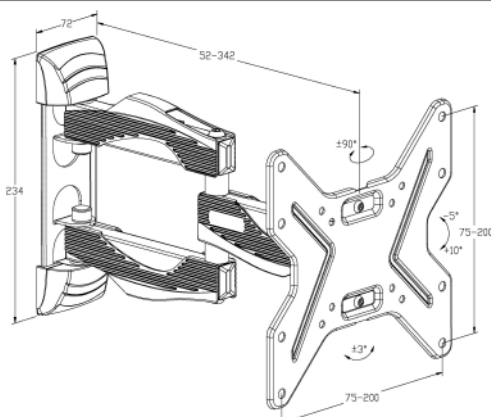

The maximum load limit is a total weight of 25 kg.

A bubble level is integrated as a special feature - this ensures easy installation.

The VESA standards from 75 x 75 mm to 200 x 200 mm max. are supported.

BL Full Motion Series

Full motion wall mounts

- for screens from 15 -32" | 38 - 81 cm
- screen installation in landscape or portrait format
- VESA mounting standards: 75 × 75 mm to 200 × 200 mm
- 25 kg maximum load
- -5° to +10° tiltable
- Colour: black
- incl. integrated bubble level
- incl. cable clips for decent cable management

BL Full Motion 200-I

- 48 mm distance to wall
- ± 15° swiveling
(depending on screen size)

Item no.: 8417

BL Full Motion 200-II

- 50 to 225 mm distance to wall
- ± 45° swiveling
(depending on screen size)

Item no.: 8418

BL Full Motion 200-III

- 52 to 342 mm distance to wall
- ± 90° swiveling
(depending on screen size)

Item no.: 8419