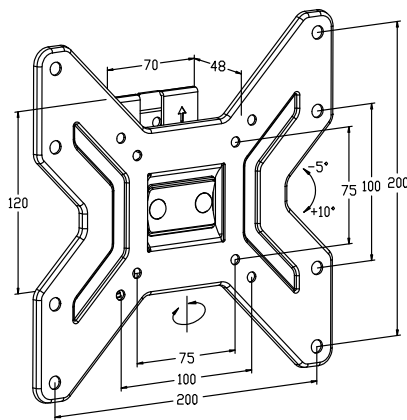

The maximum load limit is a total weight of 25 kg.

A bubble level is integrated as a special feature - this ensures easy installation.

The VESA standards from 75 x 75 mm to 200 x 200 mm max. are supported.

BL Full Motion Series

Full motion wall mounts

- for screens from 15 -32" | 38 - 81 cm
- screen installation in landscape or portrait format
- VESA mounting standards: 75 × 75 mm to 200 × 200 mm
- 25 kg maximum load
- -5° to +10° tiltable
- Colour: black
- incl. integrated bubble level
- incl. cable clips for decent cable management

BL Full Motion 200-I

- 48 mm distance to wall
- ± 15° swiveling
(depending on screen size)

Item no.: 8417

BL Full Motion 200-II

- 50 to 225 mm distance to wall
- ± 45° swiveling
(depending on screen size)

Item no.: 8418

BL Full Motion 200-III

- 52 to 342 mm distance to wall
- ± 90° swiveling
(depending on screen size)

Item no.: 8419